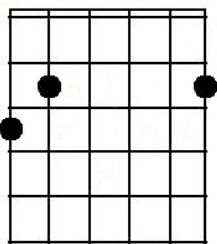

Gymnopédie No. 1

Guitar

Composed by
Eric SatieArranged by
Martin Solomon

Gmaj7

Dmaj7

play chord beats 1 and 2
(1/2/-)

Gmaj7 Dmaj7 Gmaj7 Dmaj7 Gmaj7 Dmaj7 Gmaj7 Dmaj7

p