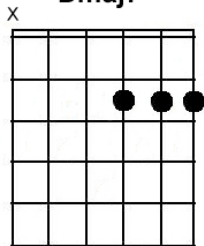

Gymnopédie No. 1

Guitar

Composed by
Eric SatieArranged by
Martin Solomon

Gmaj7

Dmaj7

play chord beats 1 and 2
(1/2/-)

Gmaj7 Dmaj7 Gmaj7 Dmaj7 Gmaj7 Dmaj7 Gmaj7 Dmaj7

p