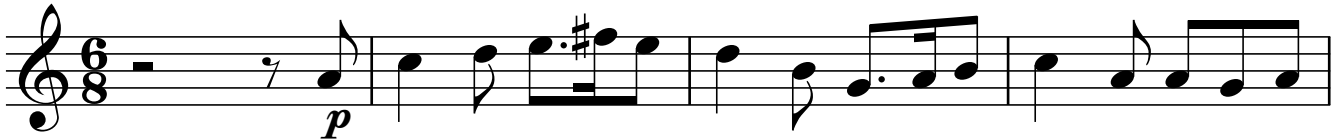

Greensleeves

Traditional

Guitar

Arranged by
Martin Solomon

♩=55

Lento

Am Am G G Am Am

5 Em Em Am Am G Em Am E A A